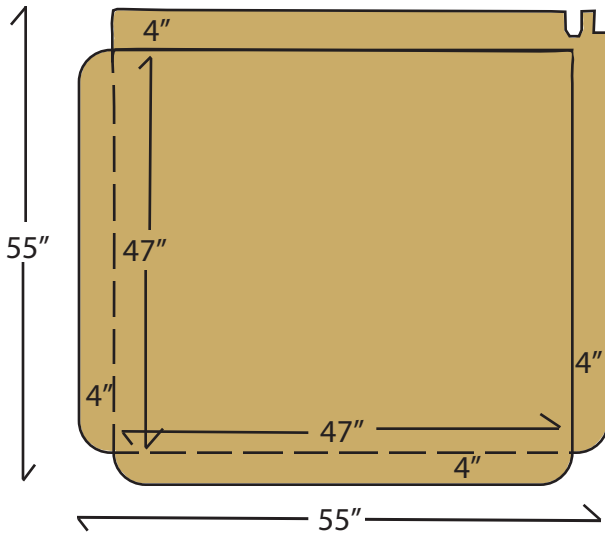

**MILL  
BARGAINS!**

HALBERT MILL CO  
800-521-2788  
hvarga@halbertmill.com

Over Run Solid Fiber Trays: REF#: MB012709.q

.055 Caliper 178# BW  
4 sided Trays

Nominal 47" x 47" Load Area  
Nominal 55" x 55" Overall Size  
with One Locking Corner

4 Pallets available = 1,700 Total Trays  
Count on pallets will vary

Some sheets have printing on one side

Trays may be cut down to slipsheets for an additional \$0.03 per sheet

Priced FOB Halbert Mill Co., 75766